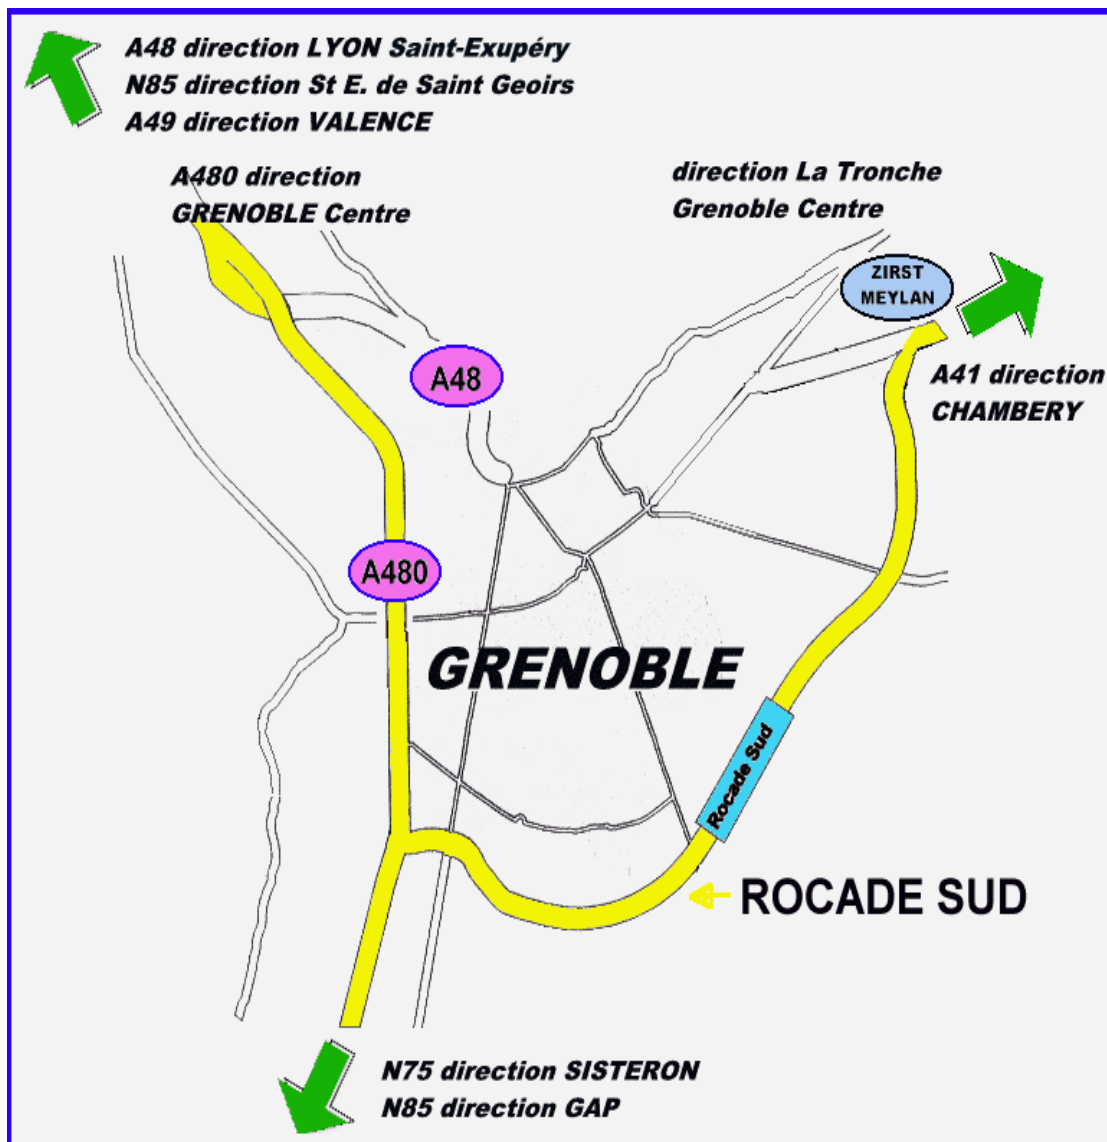

When you arrive near Grenoble:

✓To reach directly CEDRAT offices, follow the signs "rocade sud" direction Chambéry. **Exit at Meylan Est Inovalée**. Then follow the detailed map of Inovalée (see map overleaf).

✓To reach the centre of Grenoble, follow the **exit "Grenoble Bastille"** and drive on the **right side** when you see the first Traffic lights, so that you can cross the bridge "pont de la porte de France". Then cross the place "Hubert Dubedout", drive in "Boulevard Gambetta", and refer to the detailed map of Grenoble (on request).

✓At this point either you take the tramway to go to the center of Grenoble or you take a taxi to come to CEDRAT offices.

● **by CAR:** Motorway n° A 48 from Lyon, A 41 from Chambéry / Geneva (see map overleaf).

Coming from Lyon (A48) or Valence (A49)

- Follow the motorway A480 direction Grenoble centre
- Follow Rocade Sud
- Take the exit Meylan Est - Zirst
- Follow the arrows (detailed map)

Coming from Gap (N85) or Sisteron (N75)